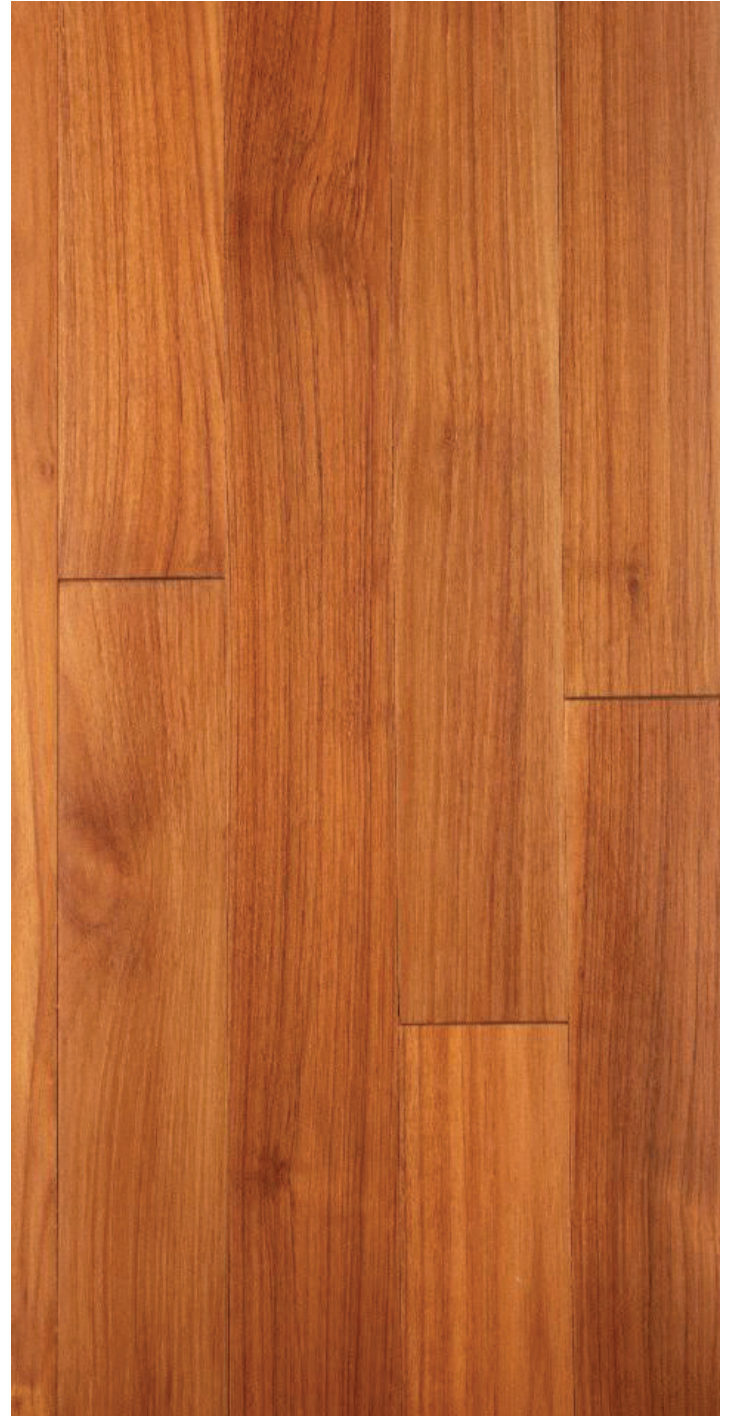

SOLIDWOOD
FLOORING
COLLECTION
2021

SOLIDWOOD FLOORING

Solid wood flooring is 100% natural wood. Machined, cut and sanded, solid wood comes in a range of sizes and colours ranging from light oak to contrasting dark walnut.

[Click here to place your order on Whatsapp](#)

BRAZILIAN
WALNUT
PREFINISHED

LAURAL
PREFINISHED

WENGE
RUBIOMONOCOAT

EBONY
RUBIO MONOCOAT

AFZELIA
PREFINISHED

TEAK
PREFINISHED

BUBINGA
PREFINISHED