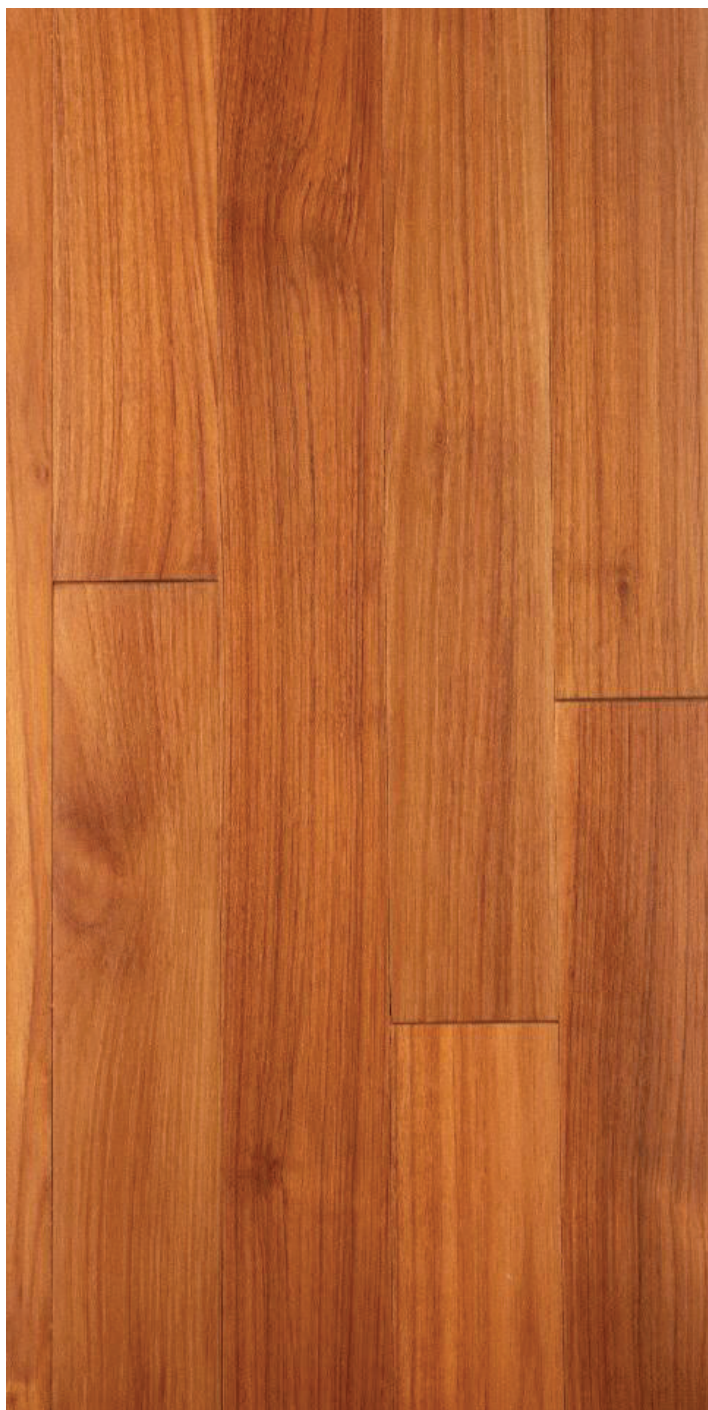

SAPELI(F_J)
PREFINISHED

TEAK
PREFINISHED